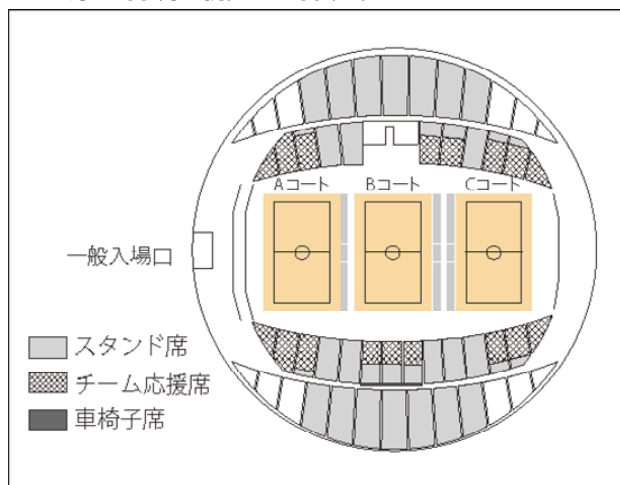

JX-ENEOS WINTER CUP 2015

THE 46TH ALL JAPAN HIGHSCHOOL BASKETBALL TOURNAMENT

東日本大震災復興支援 JX-ENEOSウインターカップ 2015 平成 27 年度 第 46 回全国高等学校バスケットボール選抜優勝大会 チケット販売概要

■発売期間

- ◎チケットバスケット先行販売(先着) 2015年11月3日(火・祝) 10:00～11月6日(金) 23:59
  ※チケットバスケットにて先行販売(先着)
- ◎ぴあ先行販売(先着) 2015年11月5日(木) 10:00～11月6日(金) 23:59
  ※ぴあにて先行販売(先着)
- ◎一般発売 2015年11月7日(土) 10:00～
  ※チケットバスケット、チケットぴあ、ローソンチケット、e+ (イープラス) にて販売
  [インターネット(PC・携帯電話) 予約、店頭販売、電話予約]

■会場見取図【東京体育館】

<12月23日(水・祝)～26日(土)>